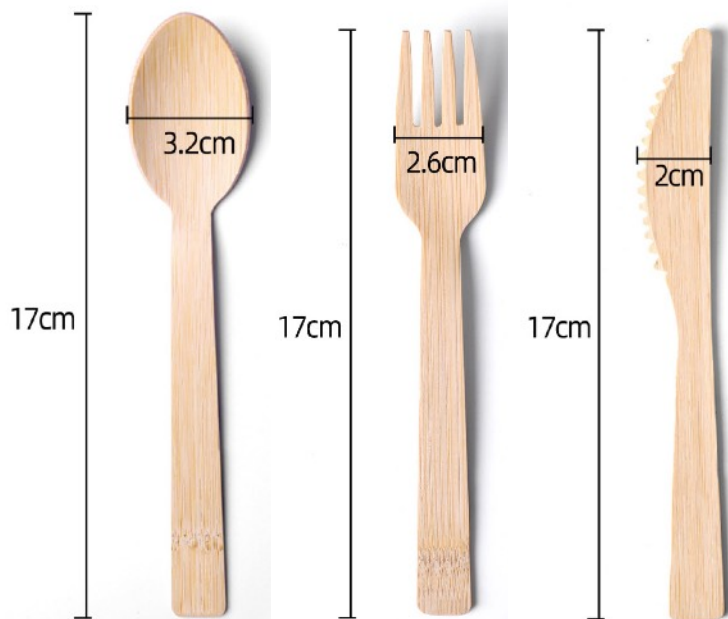

BAMBOO CUTLERY SET

◦ 100% Natural Material ◦ 100% Biodegradable
◦ Durable ◦ Smooth Finish ◦ Safe with Non-stick cooking surfaces
◦ Stain & Odor Resistant ◦ Heat & Water – resistant

- Material: 100% Bamboo
- Color: Natural Colour
- MOQ: 1,000 sets
- Carton size: 51.5 x 25 x 43cm
- Custom logo: Upon request (MOQ:50,000)