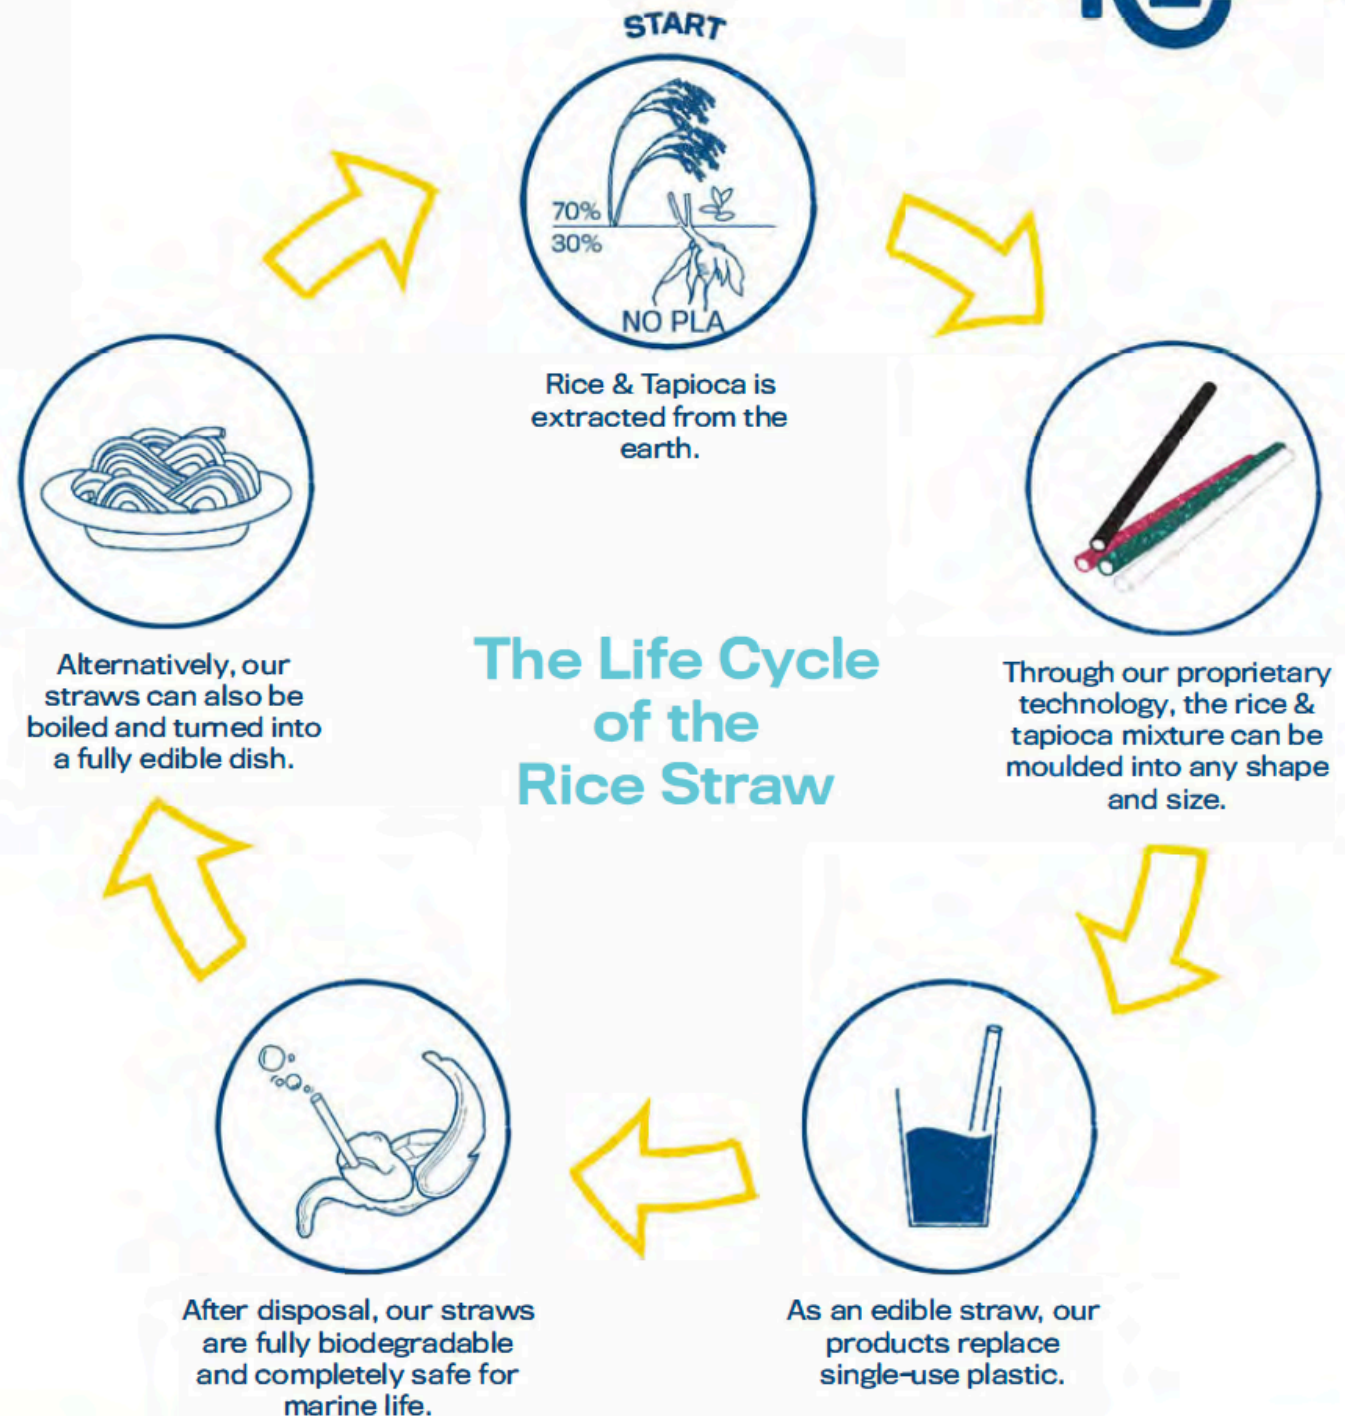

Edible Rice Straw

PLA - free • Soggy - free • Gluten-free
100% Edible • Compostable • Biodegradable

Our Story

Keenly Green is the brainchild of two parents - Sanjeev & Clara, who sought to bring a zero waste alternative to single-use plastic products. Keenly Green's single-use alternatives begin in the ground from grains of rice and tapioca and return right back to nature in a mere 100 days after completely biodegrading.

Key Facts

NUTRITIONAL FACTS (PER 100G)