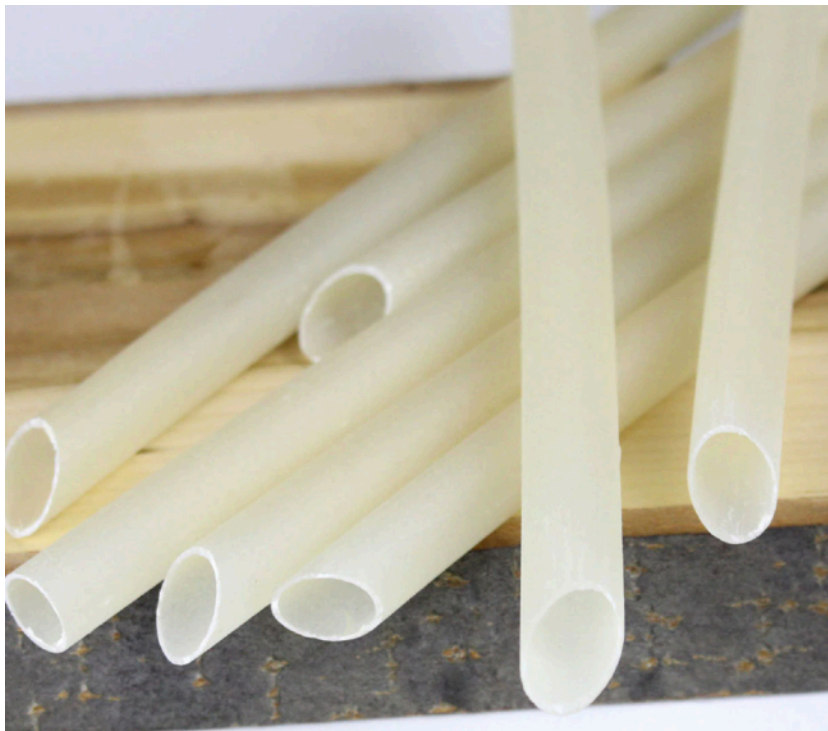

1.4cm wide, 23cm length in Natural Colour

Item Code	S14W23LWH
Dimension	1.4ø x 21cm
Color	Natural Color
Material	70% Rice 30% Tapioca
Origin	Vietnam
Inner Packaging	Recycled Paper bag (14*4*32cm) Made in China
Carton box size	41 * 28 * 27cm
QTY	50pcs/inner paper bag 10 paper bags/carton Total 500pcs/carton
MOQ	1 carton